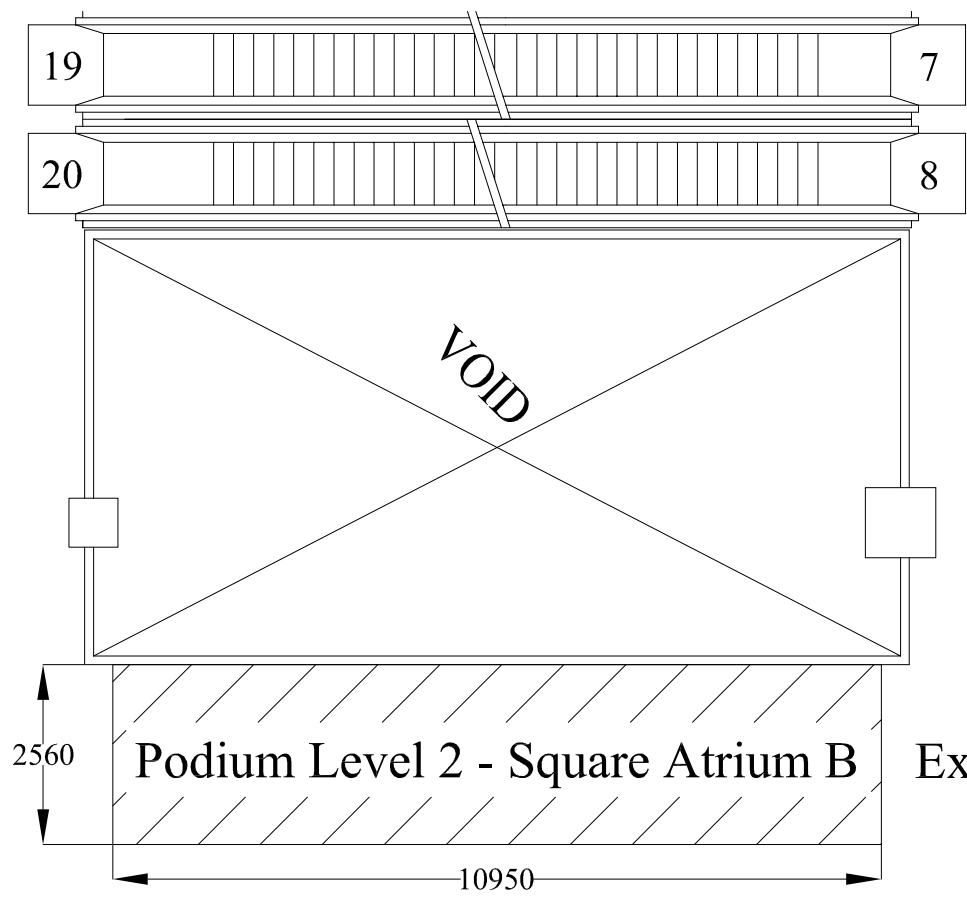

2016 (A)

EXHIBITION VENUE (STARS ATRIUM AT PODIUM LEVEL1)  
WHOLE AREA: 7343 SQ.FT.(CORRIDOR AREA INCLUDED)  
EACH SECTION : 1490 SQ.FT.  
(SUBJECT TO CHANGE WITHOUT PRIOR NOTICE)

# RETAIL

R202 - 5

Exhibition Venue - Square Atrium A  
at Podium Level 2  
Area: 279 ft<sup>2</sup>

Exhibition Venue - Square Atrium B  
at Podium Level 2  
Area: 302 ft<sup>2</sup>

Exhibition Venue - Square Atrium at Podium Level 3  
Area: 257 ft<sup>2</sup>