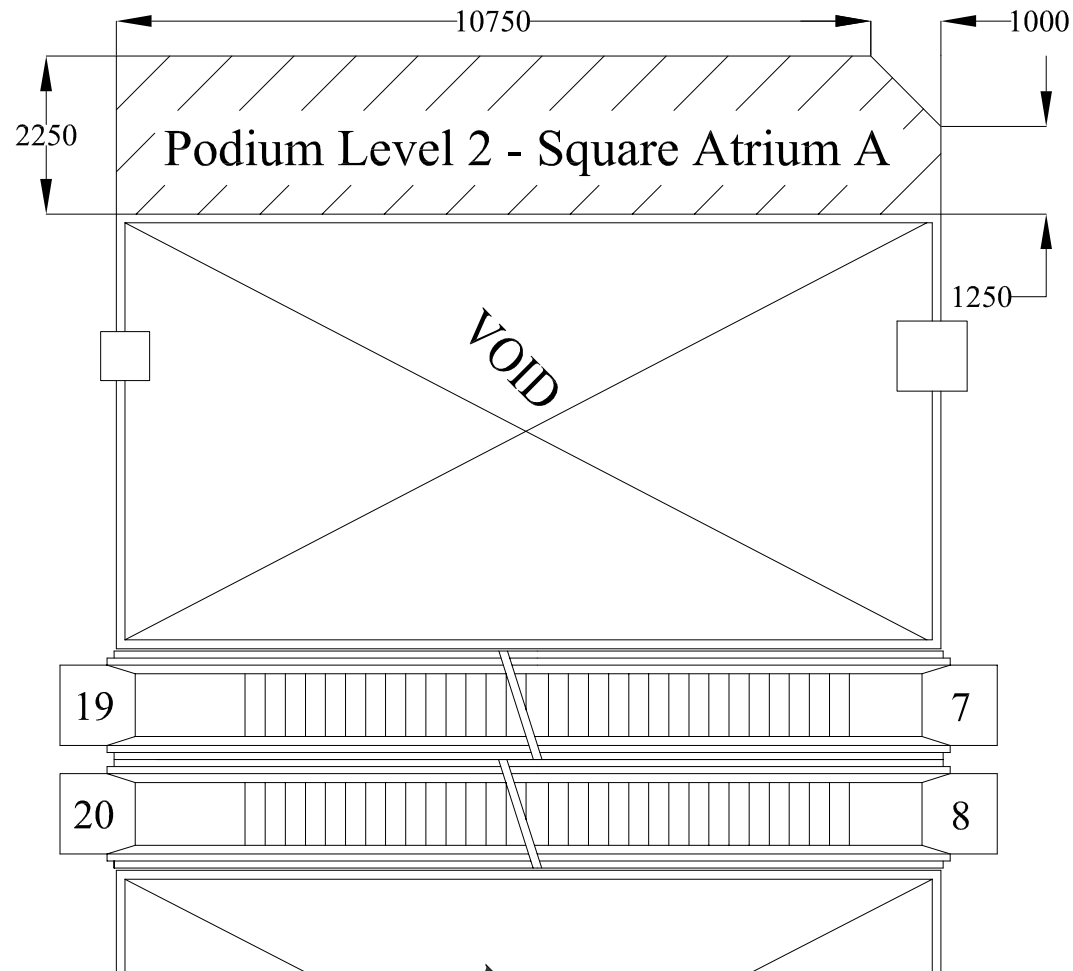

2016 (A)

EXHIBITION VENUE (STARS ATRIUM AT PODIUM LEVEL1)  
WHOLE AREA: 7343 SQ.FT.(CORRIDOR AREA INCLUDED)  
EACH SECTION : 1490 SQ.FT.  
(SUBJECT TO CHANGE WITHOUT PRIOR NOTICE)

# RETAIL

R202 - 5

Exhibition Venue - Square Atrium A  
at Podium Level 2  
Area: 279 ft<sup>2</sup>

Exhibition Venue - Square Atrium B  
at Podium Level 2  
Area: 302 ft<sup>2</sup>

Exhibition Venue - Square Atrium at Podium Level 3  
Area: 257 ft<sup>2</sup>