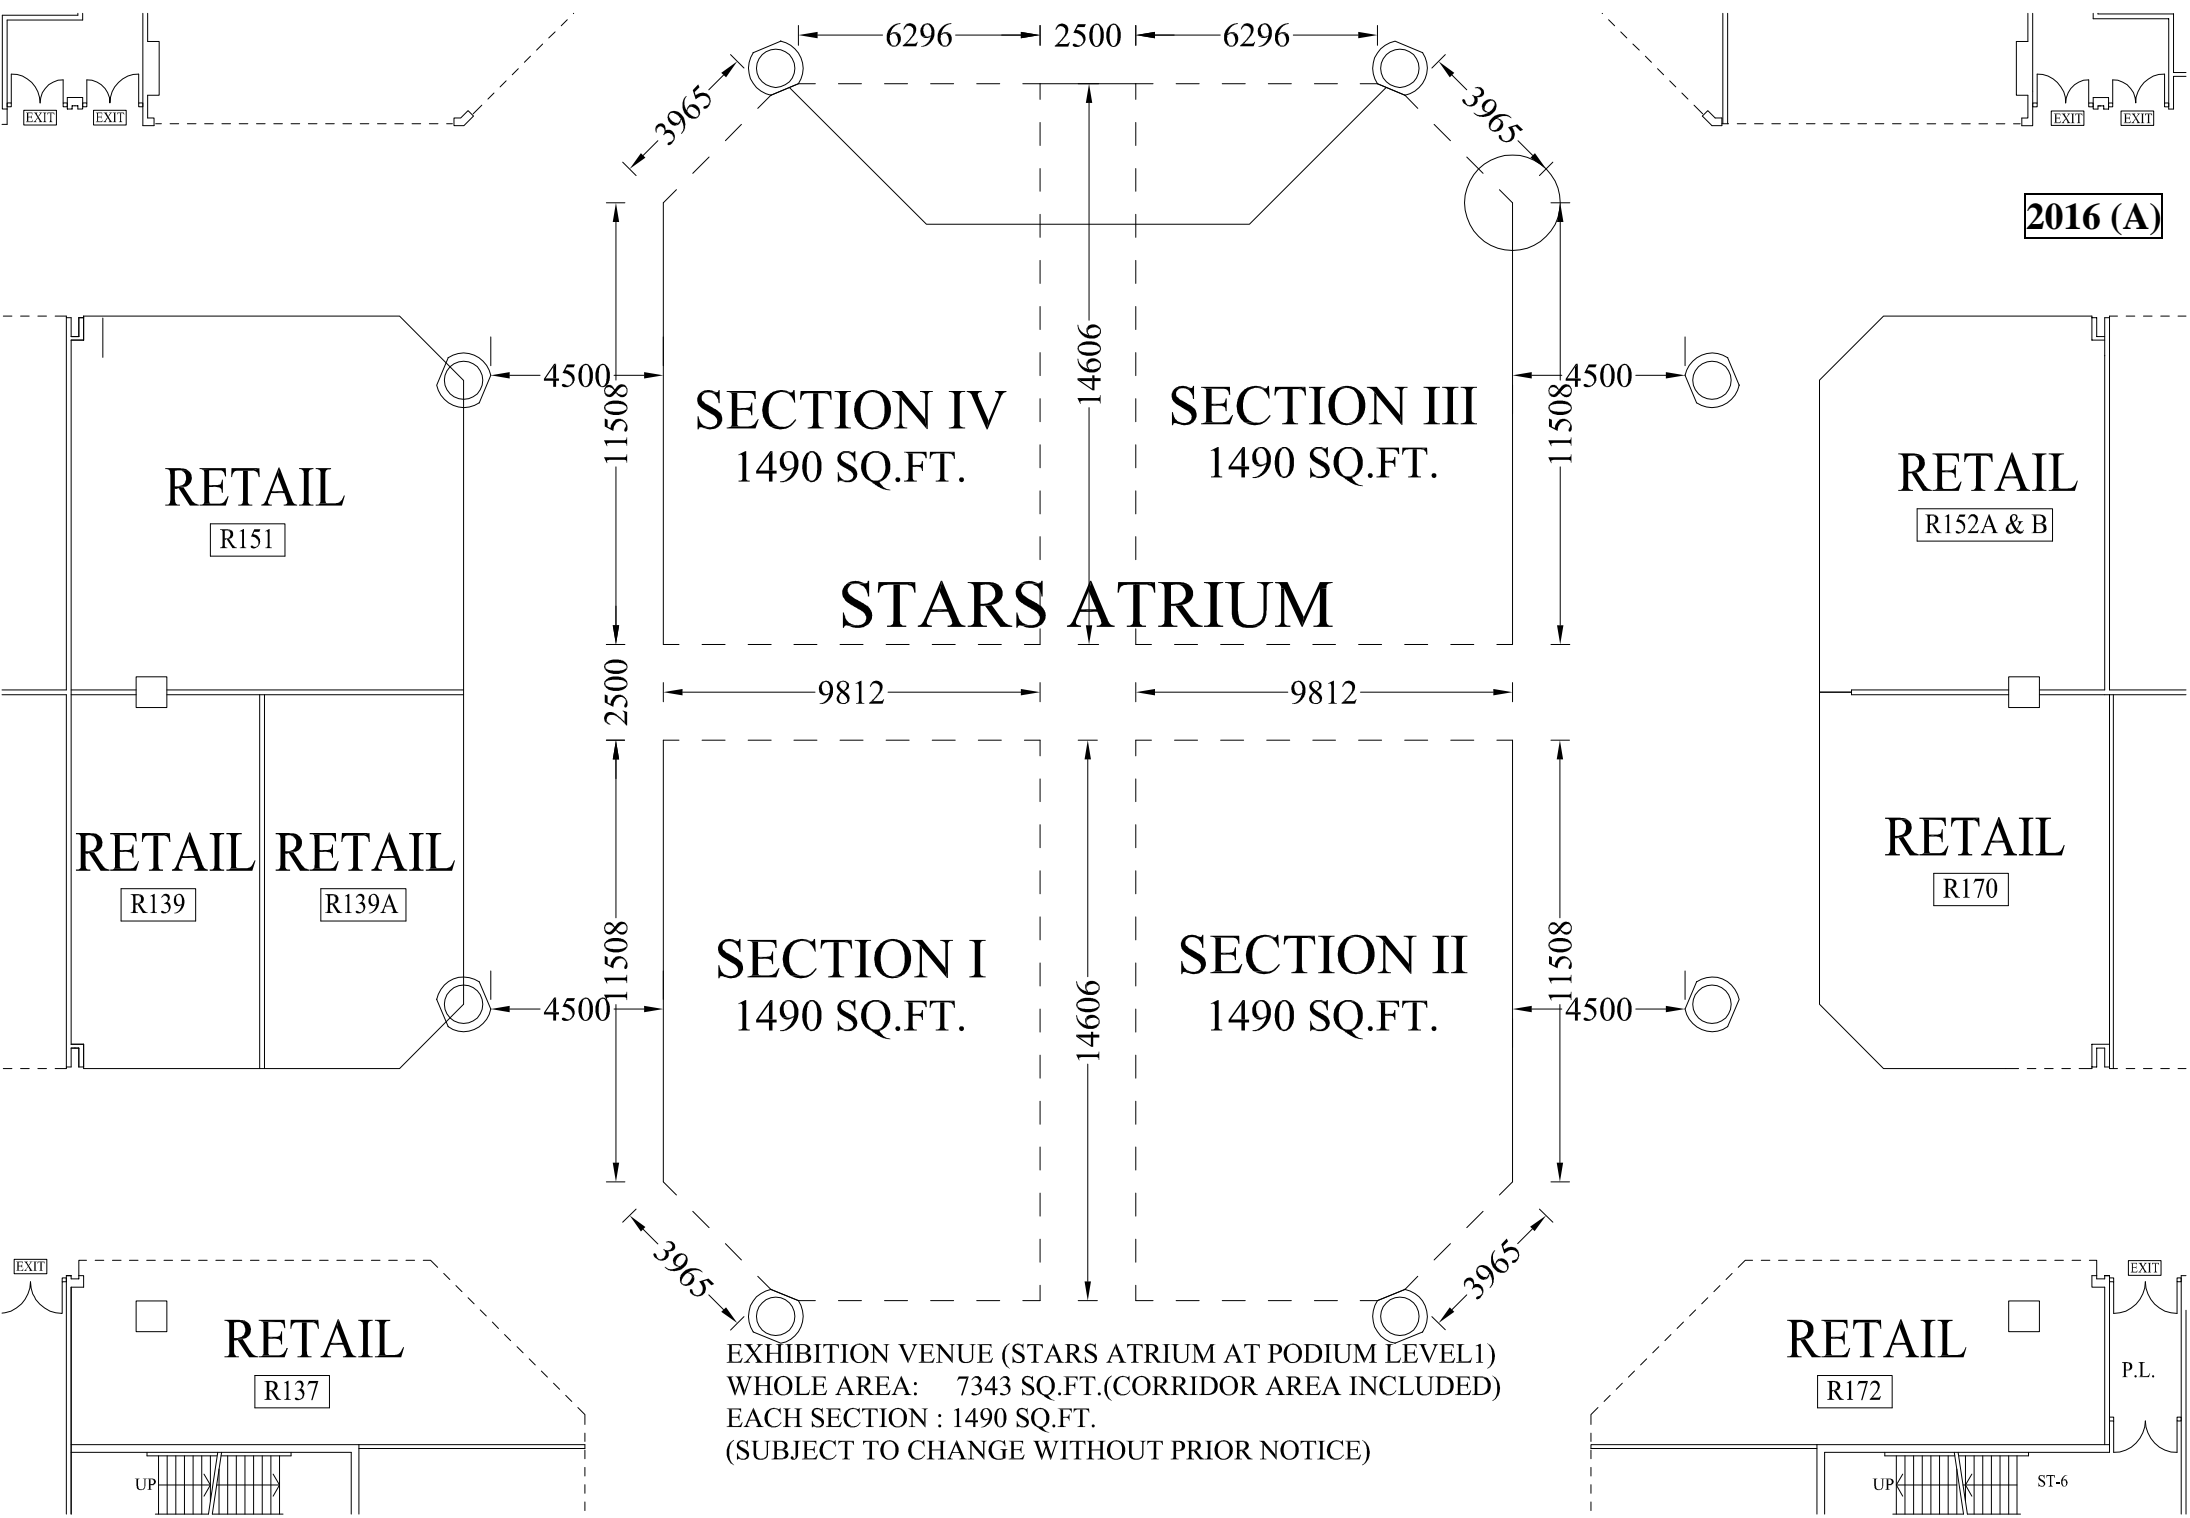

2016 (A)

EXHIBITION VENUE (STARS ATRIUM AT PODIUM LEVEL1)  
WHOLE AREA: 7343 SQ.FT.(CORRIDOR AREA INCLUDED)  
EACH SECTION : 1490 SQ.FT.  
(SUBJECT TO CHANGE WITHOUT PRIOR NOTICE)

# RETAIL

R202 - 5

Exhibition Venue - Square Atrium A  
at Podium Level 2  
Area: 279 ft<sup>2</sup>

Exhibition Venue - Square Atrium B  
at Podium Level 2  
Area: 302 ft<sup>2</sup>

Exhibition Venue - Square Atrium at Podium Level 3  
Area: 257 ft<sup>2</sup>